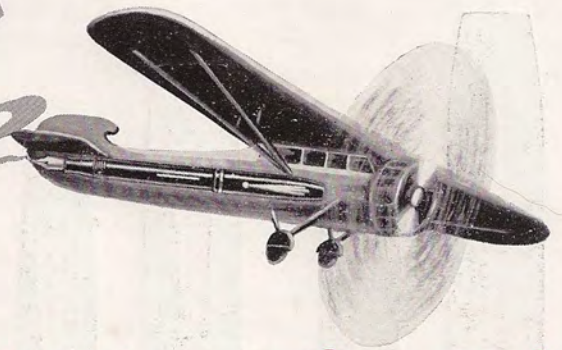

Skywriter

NOW!!

Sensational Value at \$1.50!

THE SKYWRITER—with its modern colorings, design and features—and its splendid writing quality—will instantly appeal to the great many people who are seeking a good-looking and thoroughly reliable fountain pen at a popular price!

14-kt. Gold Point in a \$1.50 Pen!

The SKYWRITER is equipped with a sturdy, perfectly made, 14-kt. gold point, liberally tipped with high grade iridium—made and finished by Waterman's craftsmen to deliver velvet-smooth writing. A 14-kt. gold point is bound to be recognized by your prospects as a remarkable value in a pen selling for only \$1.50!

A Highly Useful Ink Gauge

Another sure-to-be-appreciated feature of the SKYWRITER is its unique ink gauge—a transparent "window" that warns when ink supply is low—and when it's time to refill pen.

Both the SKYWRITER—and the VIS-O-PEN (another popular price Waterman's-made pen)—are faithfully portrayed, in actual colors and sizes, on the center spread.